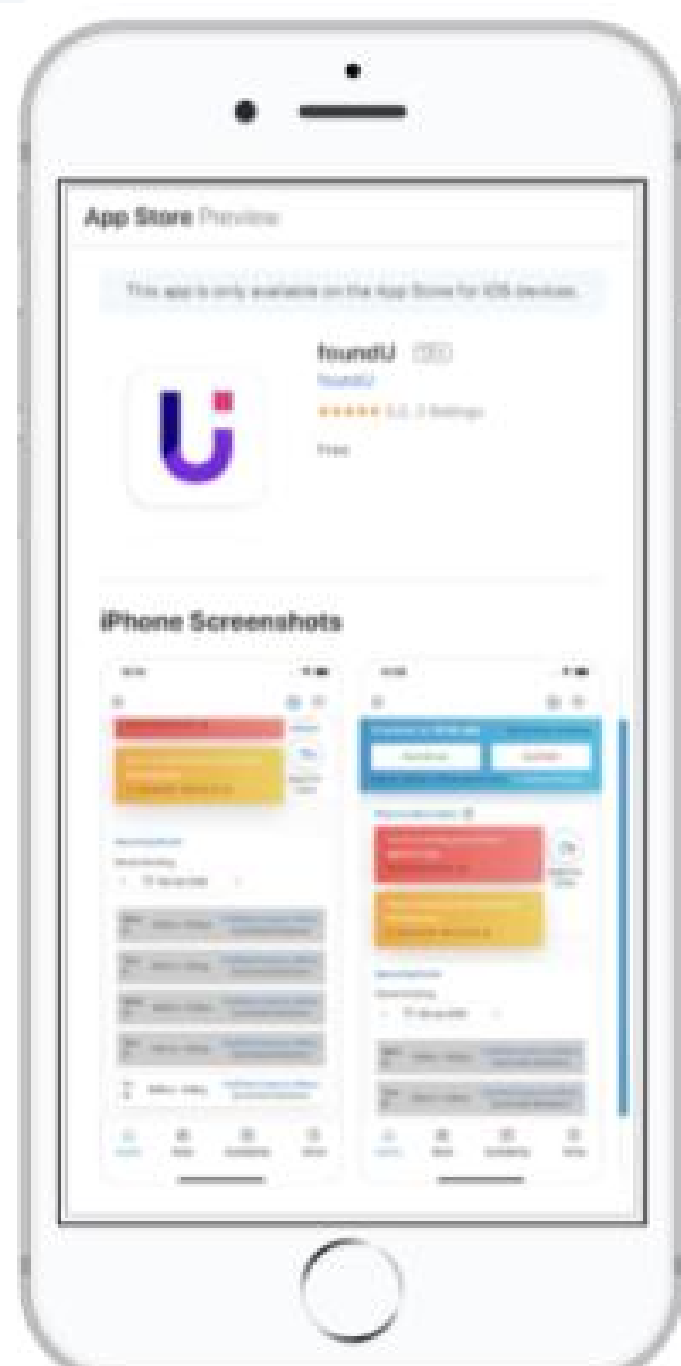

GETTING STARTED WITH FOUNDU

The Employee App is available to download on your mobile device via the App Store or Google Play

To download the app on an iPhone:

CLICK HERE

To download the app on Android:

CLICK HERE